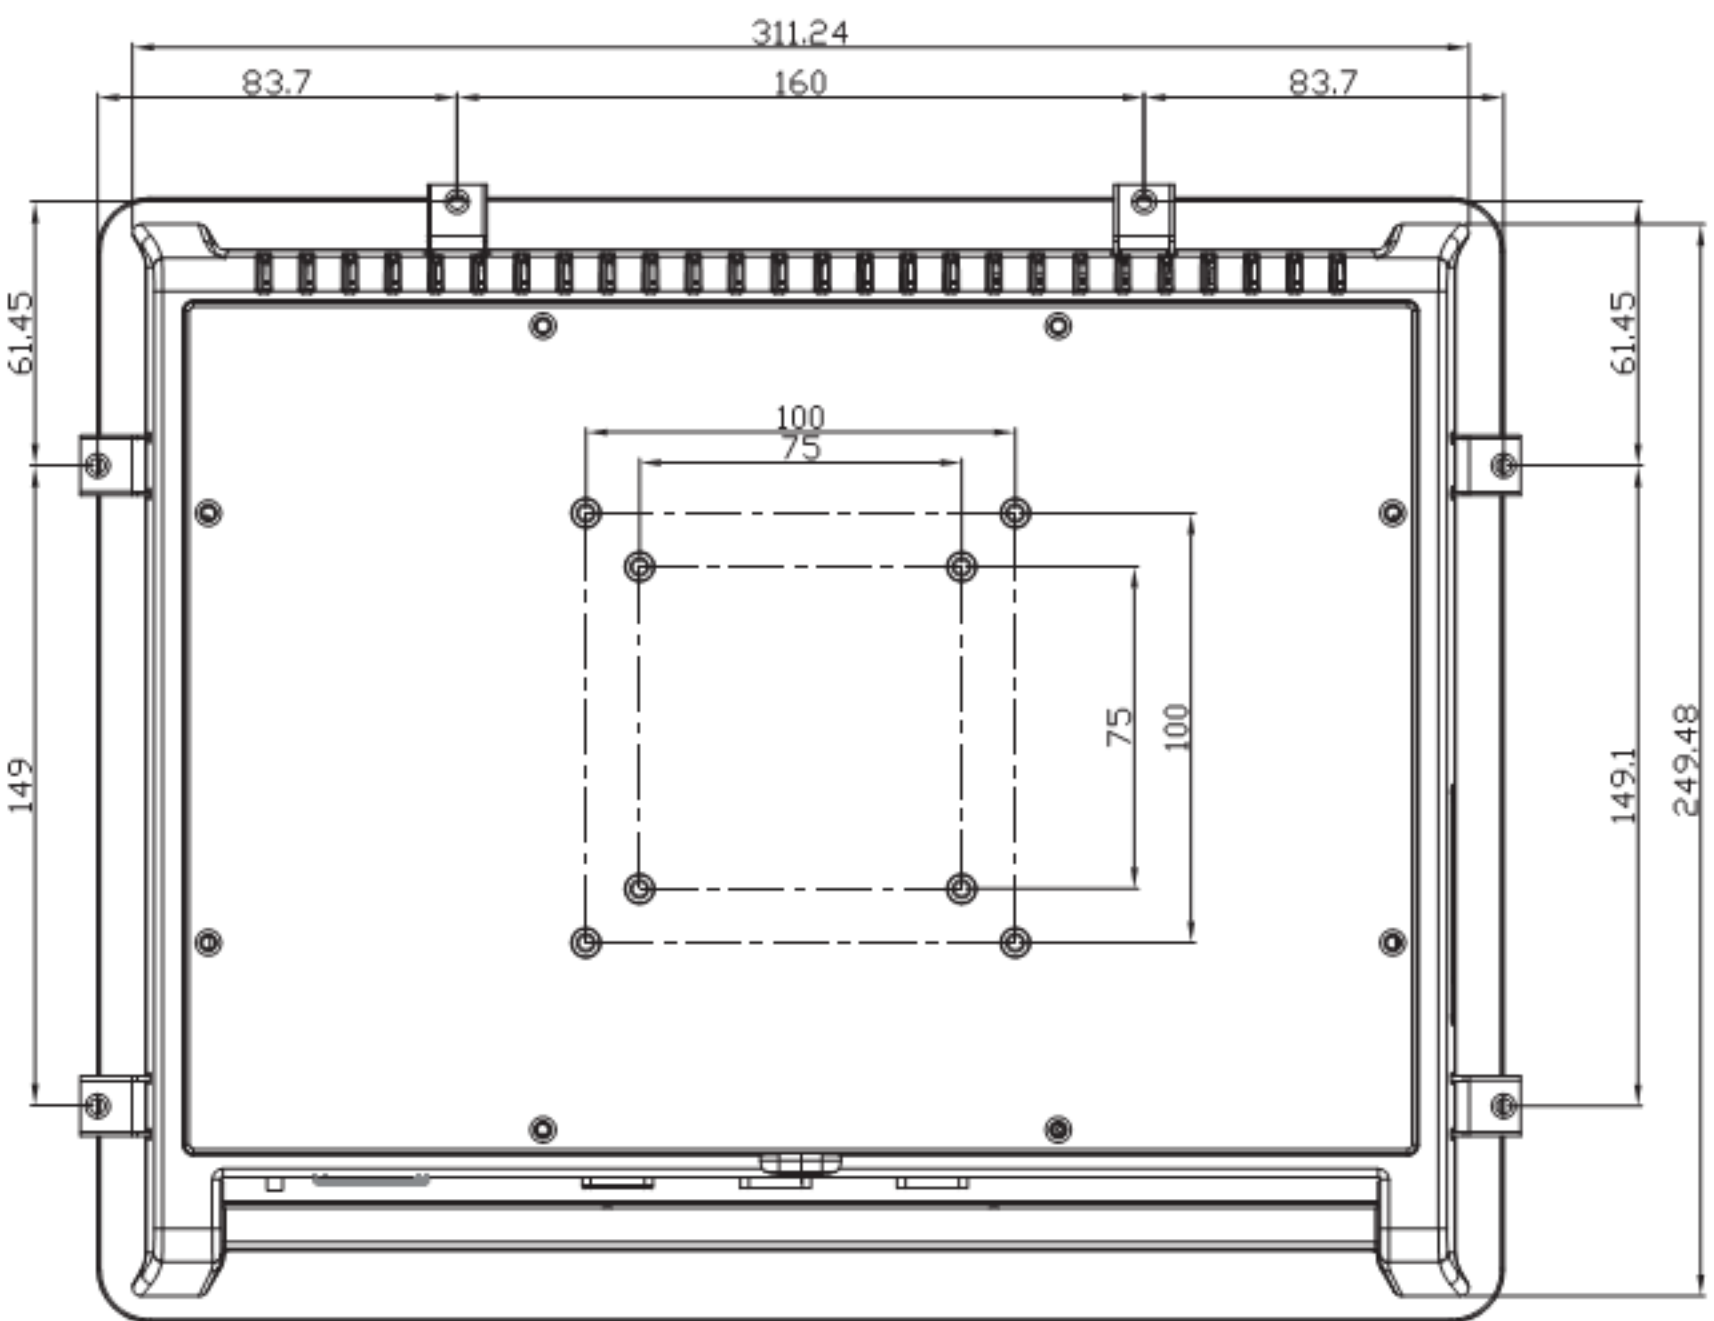

Phoenix plug for DC version

Din-jack for AC version

312

250

CUTOUT Dim.